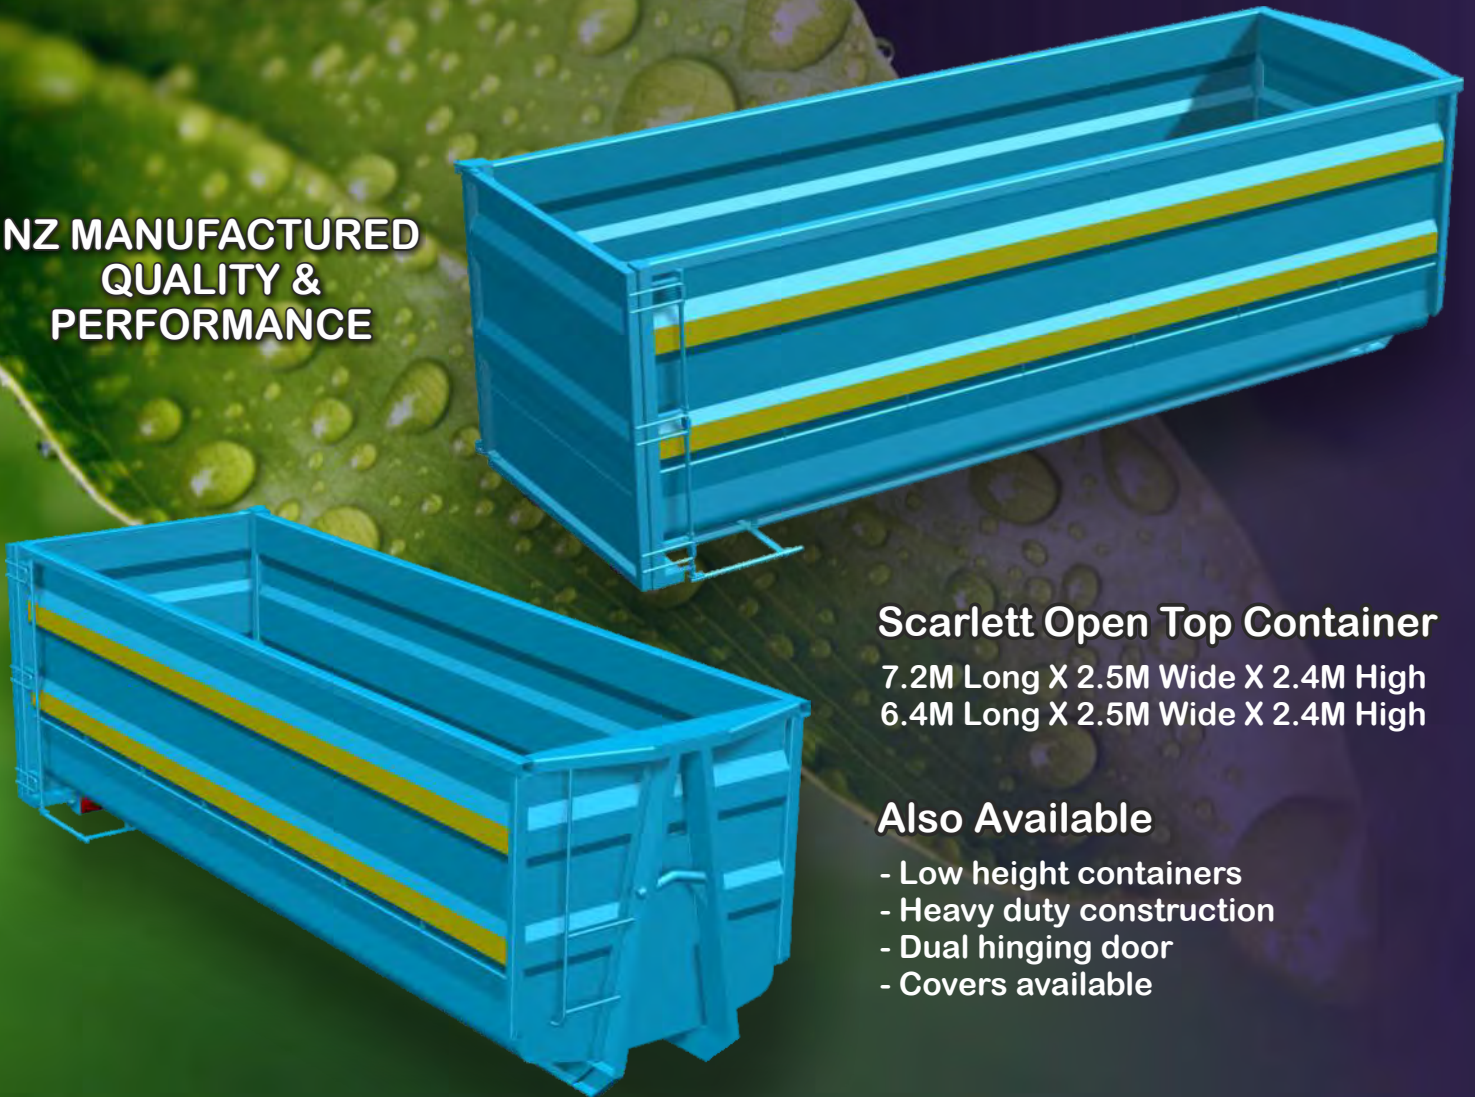

SCARLETT OPEN TOP CONTAINER

NZ MANUFACTURED
QUALITY &
PERFORMANCE

Scarlett Open Top Container

7.2M Long X 2.5M Wide X 2.4M High
6.4M Long X 2.5M Wide X 2.4M High

Also Available

- Low height containers
- Heavy duty construction
- Dual hinging door
- Covers available

Used to transport uncompacted waste commonly
loaded with excavators and front end loaders.

www.scarlett.co.nz

Phone: 03 688 2900 Email: sales@scarlett.co.nz
Address: 4 Holmglen St, Washdyke, Timaru
PO Box 2070, Washdyke, Timaru 7941
New Zealand